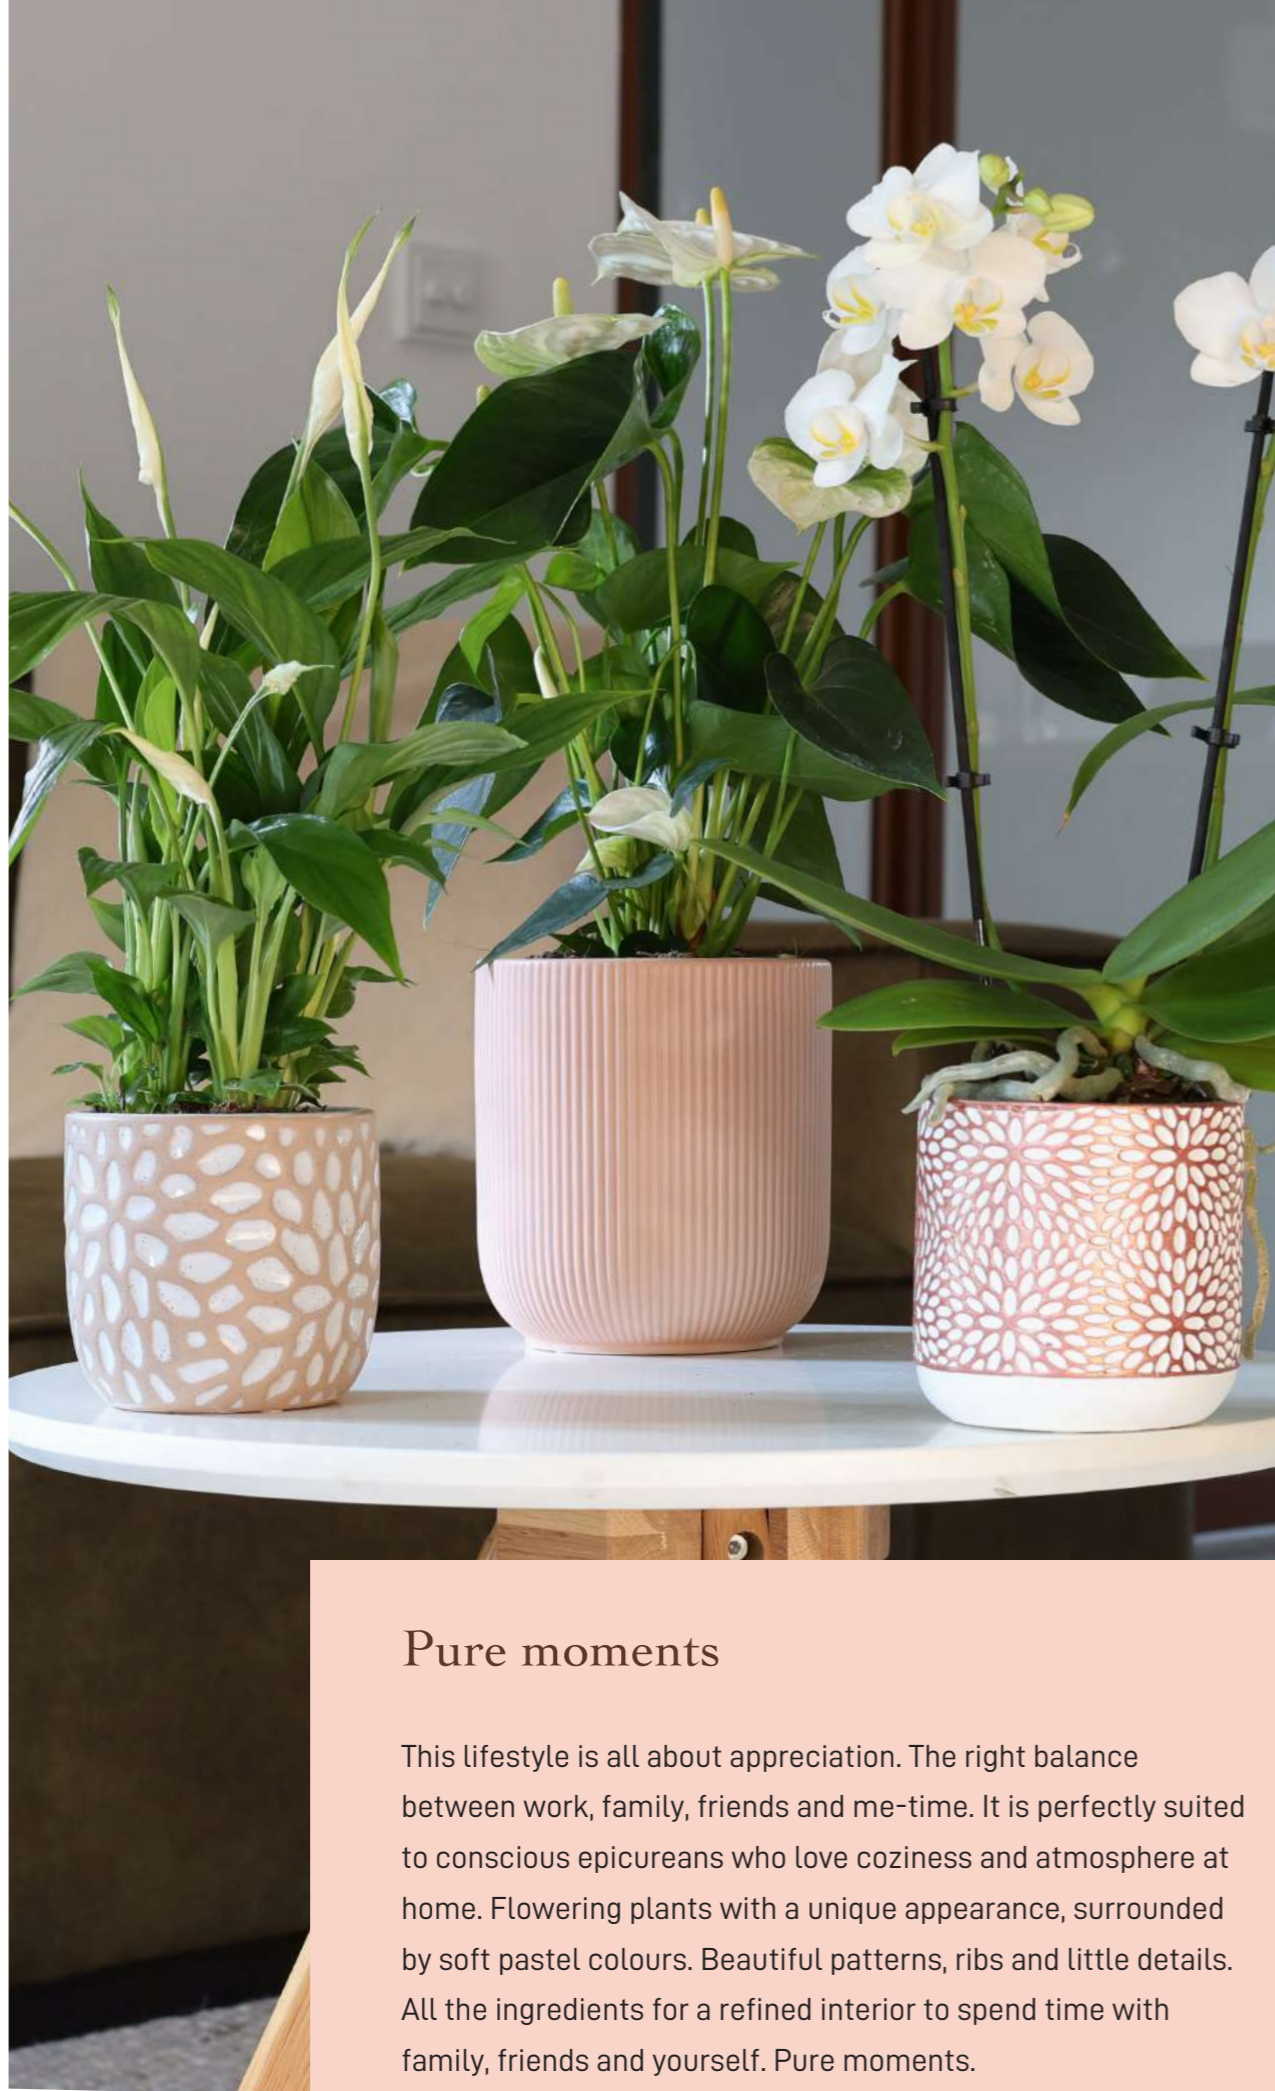

Pure moments

This lifestyle is all about appreciation. The right balance between work, family, friends and me-time. It is perfectly suited to conscious epicureans who love coziness and atmosphere at home. Flowering plants with a unique appearance, surrounded by soft pastel colours. Beautiful patterns, ribs and little details. All the ingredients for a refined interior to spend time with family, friends and yourself. Pure moments.