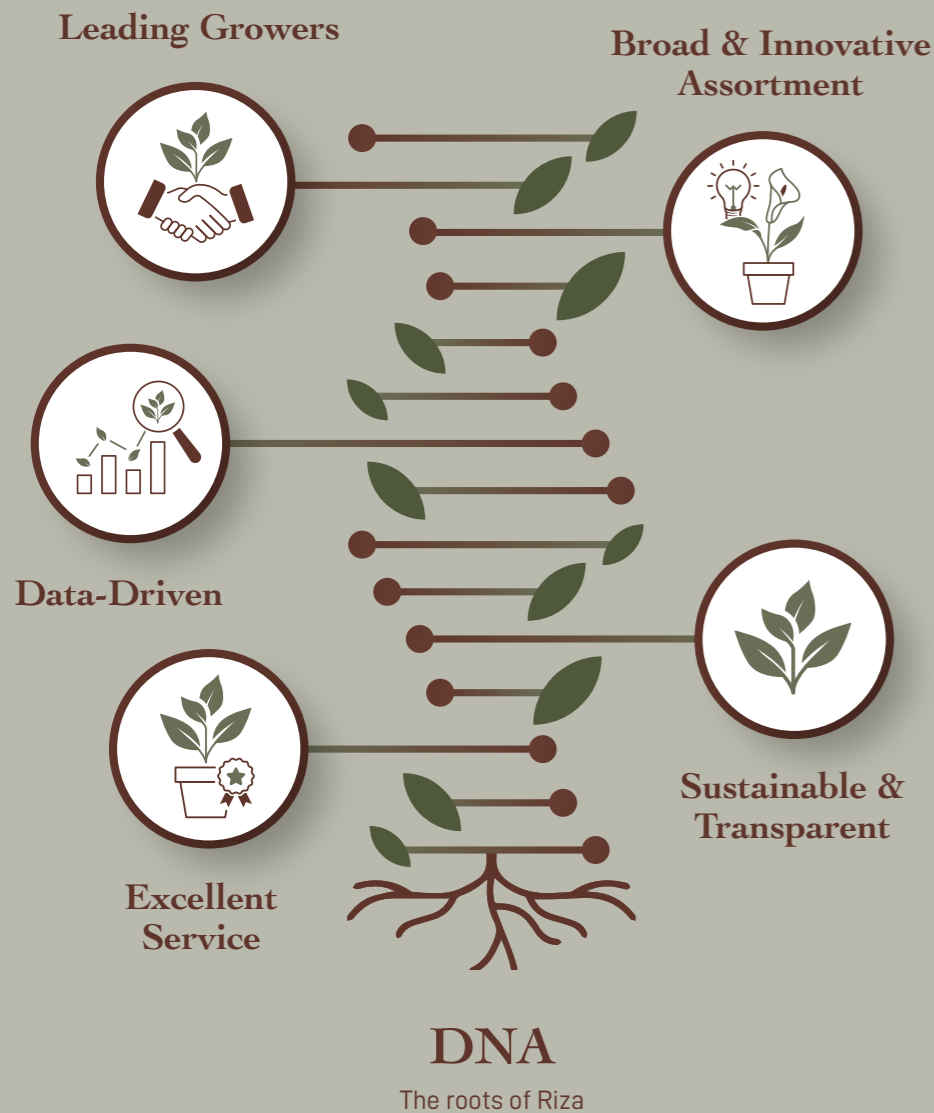

Our growers use their craftsmanship every day to produce high-quality plants. They know their products like the back of their hand and always set the bar a little higher. Each in their own way, but with a shared vision and drive. By exchanging knowledge and experiences, they bring out the best in each other. That's what we call 'growing together'.

## Van der Voort / Concorde Plants

*Spathiphyllum, Azalea*

Welcome to the world of Spathiphyllum and Azalea. In our nurseries in Honselersdijk, we work every day to produce top-quality plants in a wide variety of pot sizes. Our colleagues, advanced automation and the use of data make this possible. Together, we have one goal: to let consumers enjoy our plants for as long as possible!

# Growing Together

Making people happy and joyful with the most beautiful flowering plants. That is our goal. Our aim? The right plant, in the right place, at the right time, in the right presentation. We do this based on solid data. That's why we continually invest in knowledge and data about the market, customers, and consumers. Just as we invest in transparency regarding the sustainable cultivation methods of our growers. Together with our growers and customers, we aim not only for maximum value creation in the supply chain and on the shelf but also to bring nature closer to people.

# Sustainability

Sustainable products, sustainable production and sustainable relationships. This is the driving force behind Riza and our growers. Intrinsically motivated, we continuously work on reducing our ecological footprint. What this requires from all of us? Collaboration, innovation and transparency. Throughout the entire chain. So that we can pass on a healthy world to future generations.