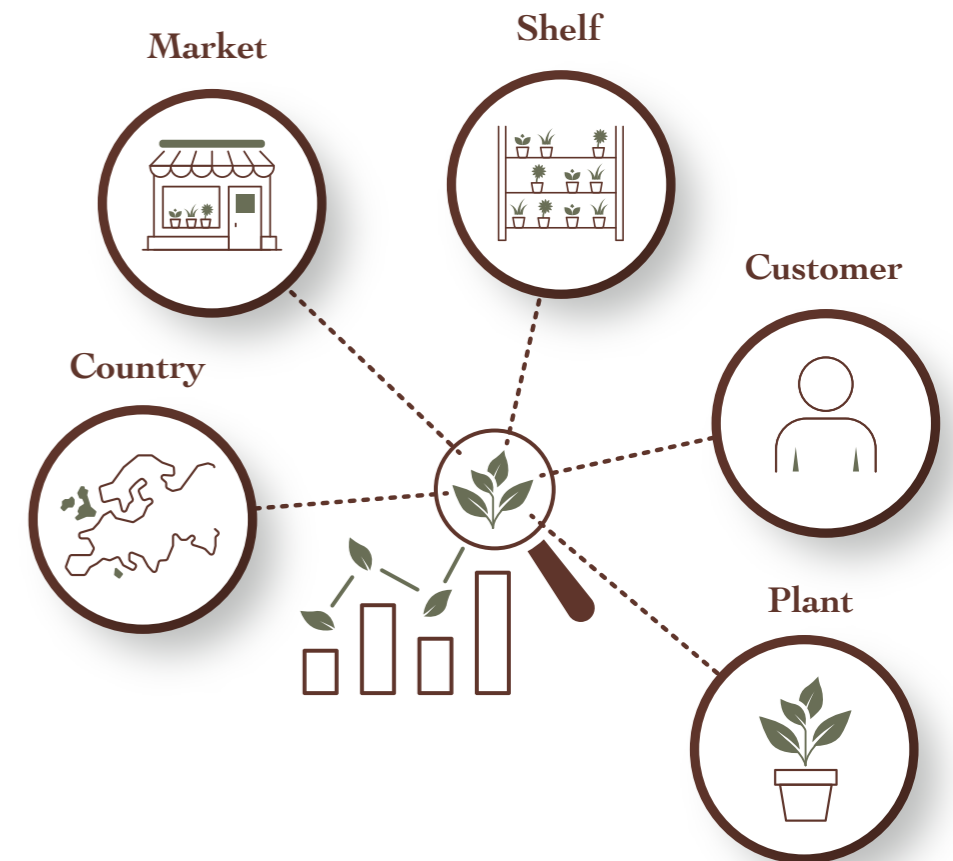

Riza Data

We understand data