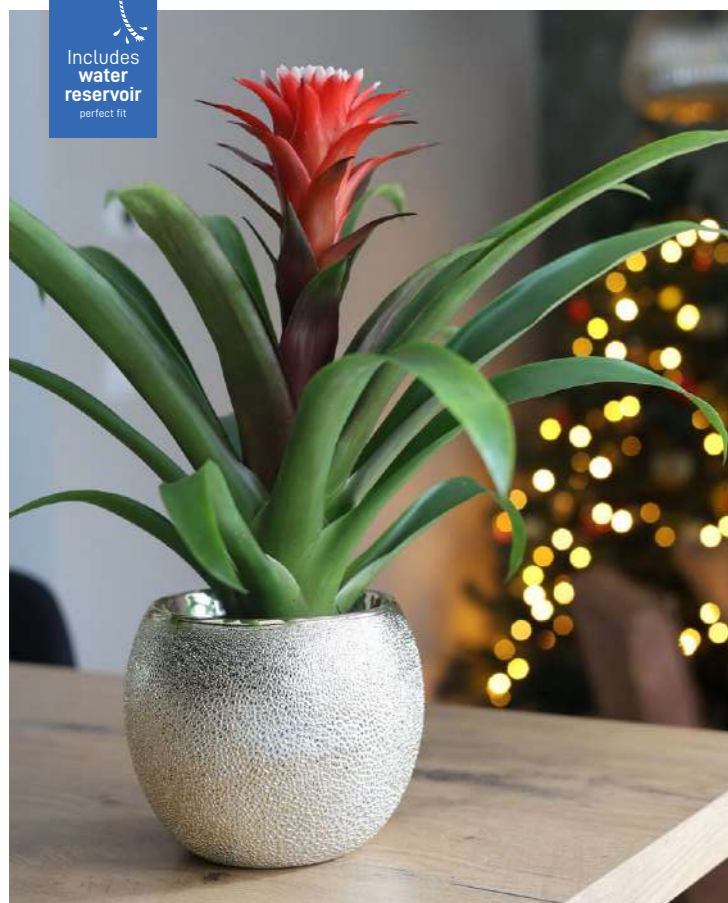

## Lauri ←

*With this ceramic you add that premium feeling of exclusivity to your collection.*

Potsize(s): Ø 9CM Ø 12CM

Color(s):

## Dublin ← ↑

*High-quality ceramic with a beautiful embossed print, offering a luxurious and sophisticated look.*

Potsize(s): Ø 10CM Ø 13CM

Color(s):

## → Naomi

High-quality ceramic, making them a perfect choice for any occasion.

Potsize(s): Ø 12CM

Color(s): 