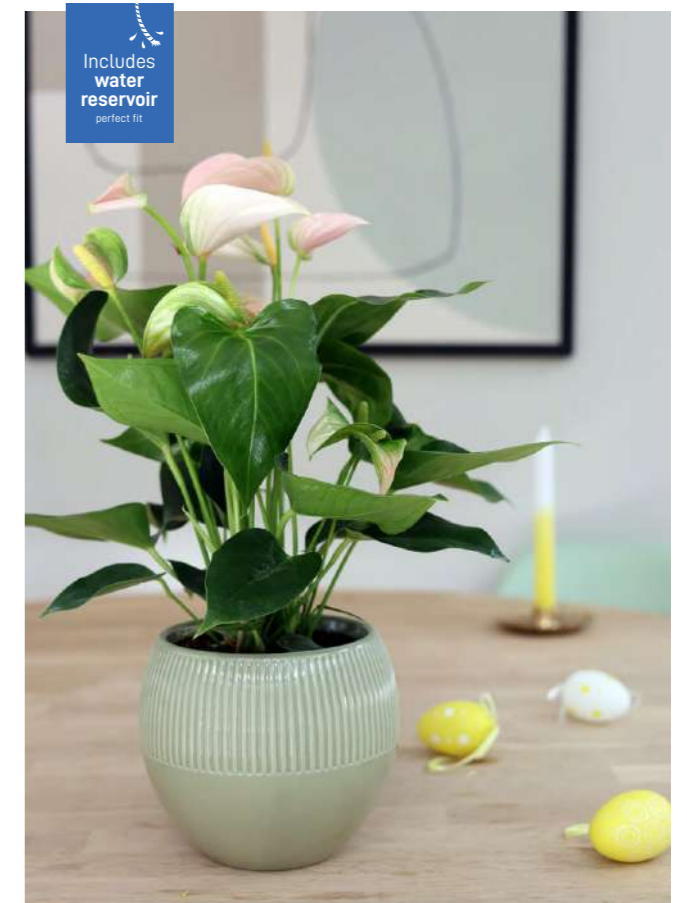

Hello spring

A green meadow with leaping lambs, flowers with busy bees flying over them, and of course the long-coveted sun rays. Spring is the time of the year when everything grows and blooms. Bring the spring into your home with a colourful plant and enjoy all the beauty that nature has to offer.

IN STOCK → Bolivia

High-gloss ceramic pots, featuring three stunning motifs that captivate and inspire.

Potsize(s): Ø 15CM

Color(s):

Java ↑

These lovely baskets are made of seagrass.

Potsize(s): Ø 23CM Ø 27CM

Color(s):

→ Florence

Available in cheerful colors, this ceramic is perfectly sized for efficient packaging.

Potsize(s): Ø 13CM

Color(s):