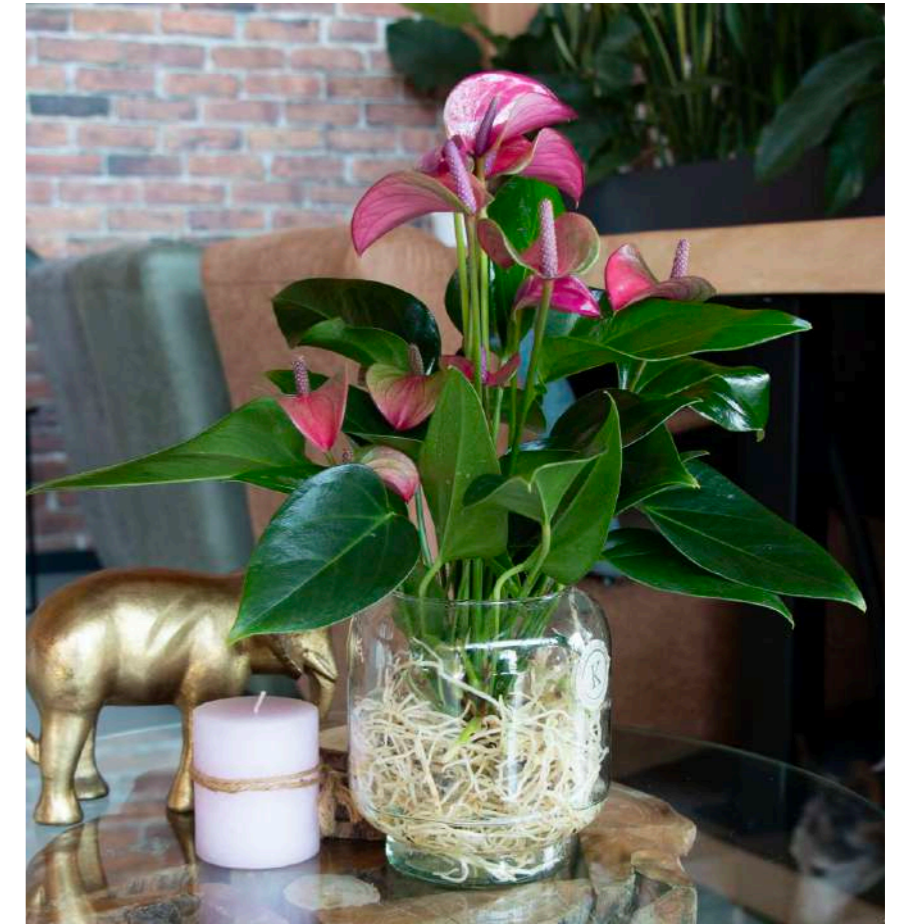

### Rooted in water

Discover the power of hydroponics: growing plants without soil. With only water and nutrients, you create a healthy, sustainable and green home. Perfect for modern gardeners. Enjoy the floral beauty and experience the magic of aquatic gardening in your own home.

### Sky ← ↑ IN STOCK

*This exquisite 50cm glass vase adds a touch of elegance to any interior, becoming a stunning focal point in your space.*

Size : Ø 15CM x 50CM

### ↑ Curved Vase

*This eco glass bowl vase brings a stylish, modern touch to your decor, perfect for showcasing your favorite plants.*

Size : Ø 15CM x 15CM