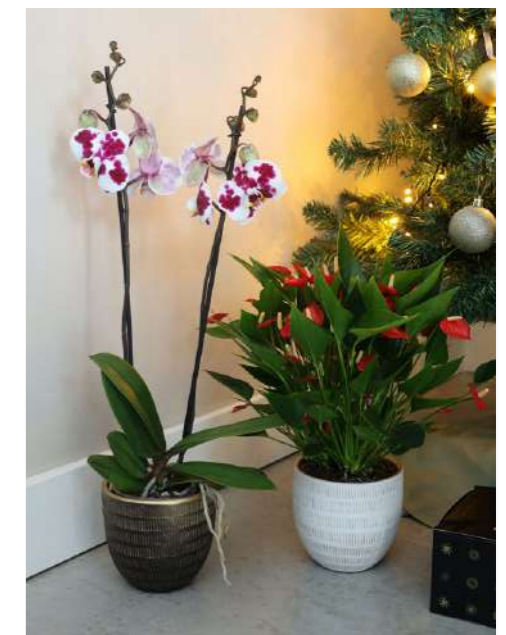

→ Naomi

High-quality ceramic, making them a perfect choice for any occasion.

Potsize(s): Ø 12CM

Color(s):

Bolivia Bubble ↑

IN STOCK

This unique bubble finish offers a subtle yet striking look for any decor!

Potsize(s): Ø 15CM

Color(s):

→ Bolivia Brush

IN STOCK

This ultimate shiny electroplated gold piece features a brushed finish, bringing the perfect festive spirit to your holiday decor!

Potsize(s): Ø 15CM

Color(s):

Rudolf ←

This exclusive pot is perfect to presenting during the Christmas time.

Potsize(s): Ø 9CM

Color(s):

Tempe →

This premium Portuguese ceramic pot showcases a chic gold interior, blending elegance with quality for any space.

Potsize(s): Ø 13CM

Color(s):

Ventura ↑ ←

Crafted from timeless zinc, these lightweight, waterproof pots resist corrosion, making them perfect for any setting! Available in different patterns.

Potsize(s): Ø 9CM Ø 12CM Ø 17CM

Color(s):