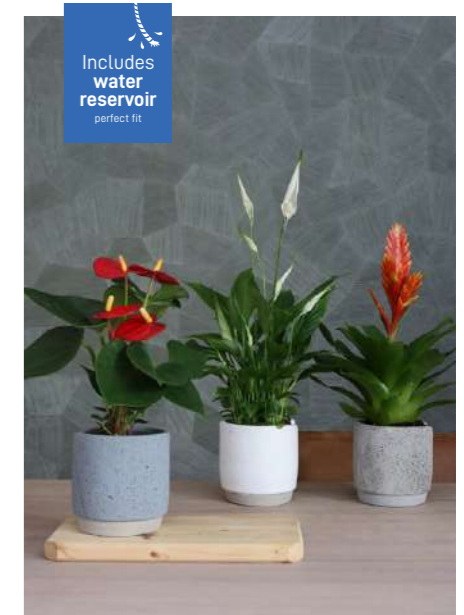

Evy ← ↑

Concrete pot in three colors features an elegant overlapping 'fold' for a dynamic look.

Potsize(s) : Ø 10CM

Color(s) :