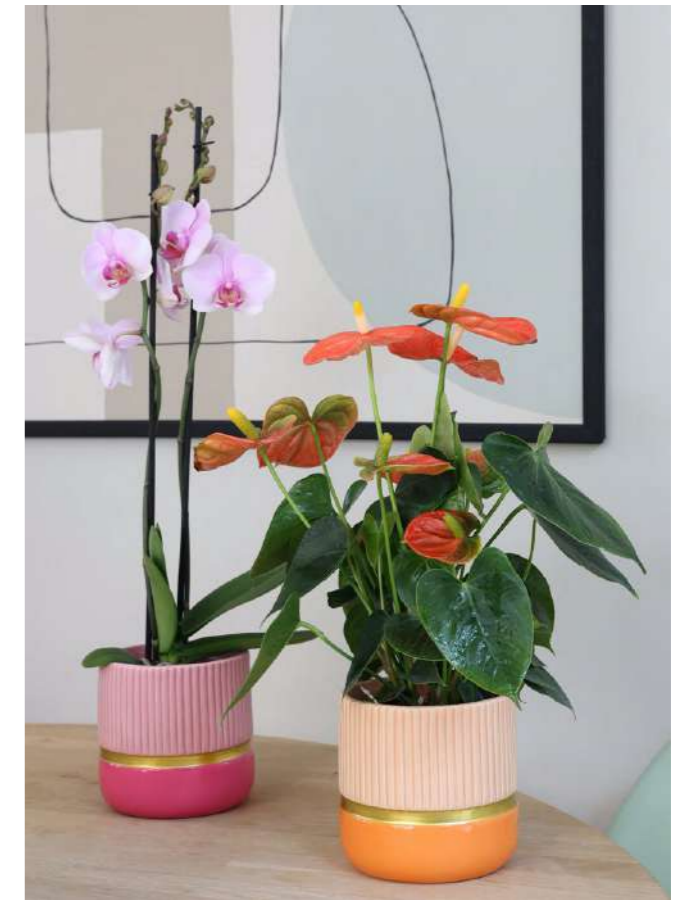

Living a cheerful life

An explosion of colours! A cheerful lifestyle often identified with by young families. Usually, a small budget is spent on interior-related items. Candles, candlesticks, pots, napkins and tablecloths are changed at times. Every day is different in the life of a Happy Harmony person. Laugh, dance, jump and enjoy. Bold, cheerful, bright flower colours are perfectly suited to the happy pots in this collection. Mix and match, living a cheerful life.

→ Jamaica

Our cheerful ceramics come in vibrant colors that brighten up any space!

Potsize(s): Ø 10CM Ø 13CM

Color(s):

Fleur ↑

These baskets are designed with natural and tropical colours.

Potsize(s): Ø 12CM

Color(s):

→ Bibi

This ceramic has an animal look, perfect for a sunny easter.

Potsize(s): Ø 9CM

Color(s):