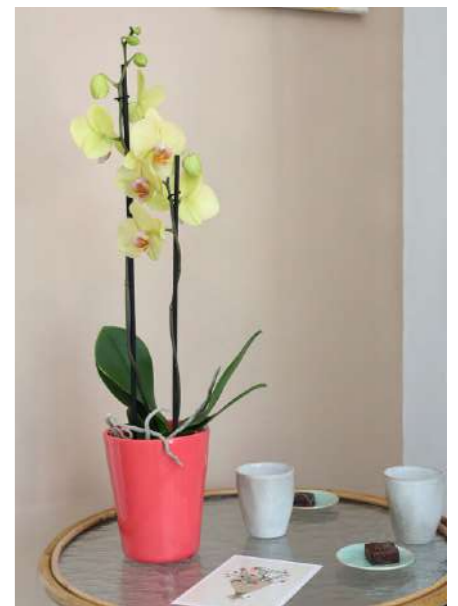

Java ↑

These lovely baskets are made of seagrass.

Potsize(s): Ø 27CM Ø 29CM

Color(s):

Another colour,
potsize or model?
The options are
endless.

Please contact us

IN STOCK ↓ **Bolivia**

High-gloss ceramic pots, featuring three stunning motifs that captivate and inspire.

Potsize(s): Ø 15CM

Color(s):

Gift Paris ←

Embellished with a romantic charm, this elegant gift wrap is perfect for presenting your favorite plant as a heartfelt gift.

Potsize(s): Ø 12CM

Also available as potcover

Emma Frame ↑

This ceramic collection are made on a foot.

Potsize(s): Ø 12CM

Color(s):

Liam ←

A beautiful large bowl in a high-gloss white colour, a true eye-catcher.

Potsize(s): Ø 12CM Ø 17CM

Color(s):

Florence ← →

Available in lovely colors, this ceramic is perfectly sized for efficient packaging.

Potsize(s): Ø 13CM

Color(s):