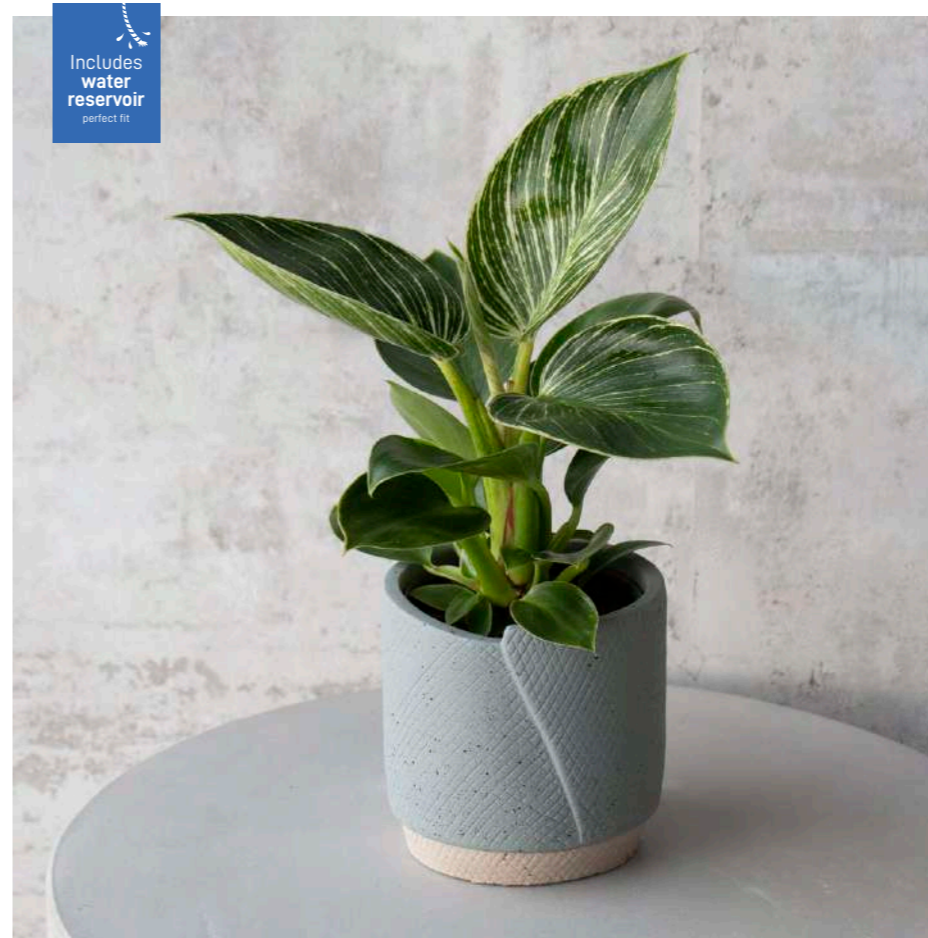

Eddy →

This ceramic has a animal look, a pot with a cheefull showcase.

Potsize(s) : Ø 6CM

Color(s) :