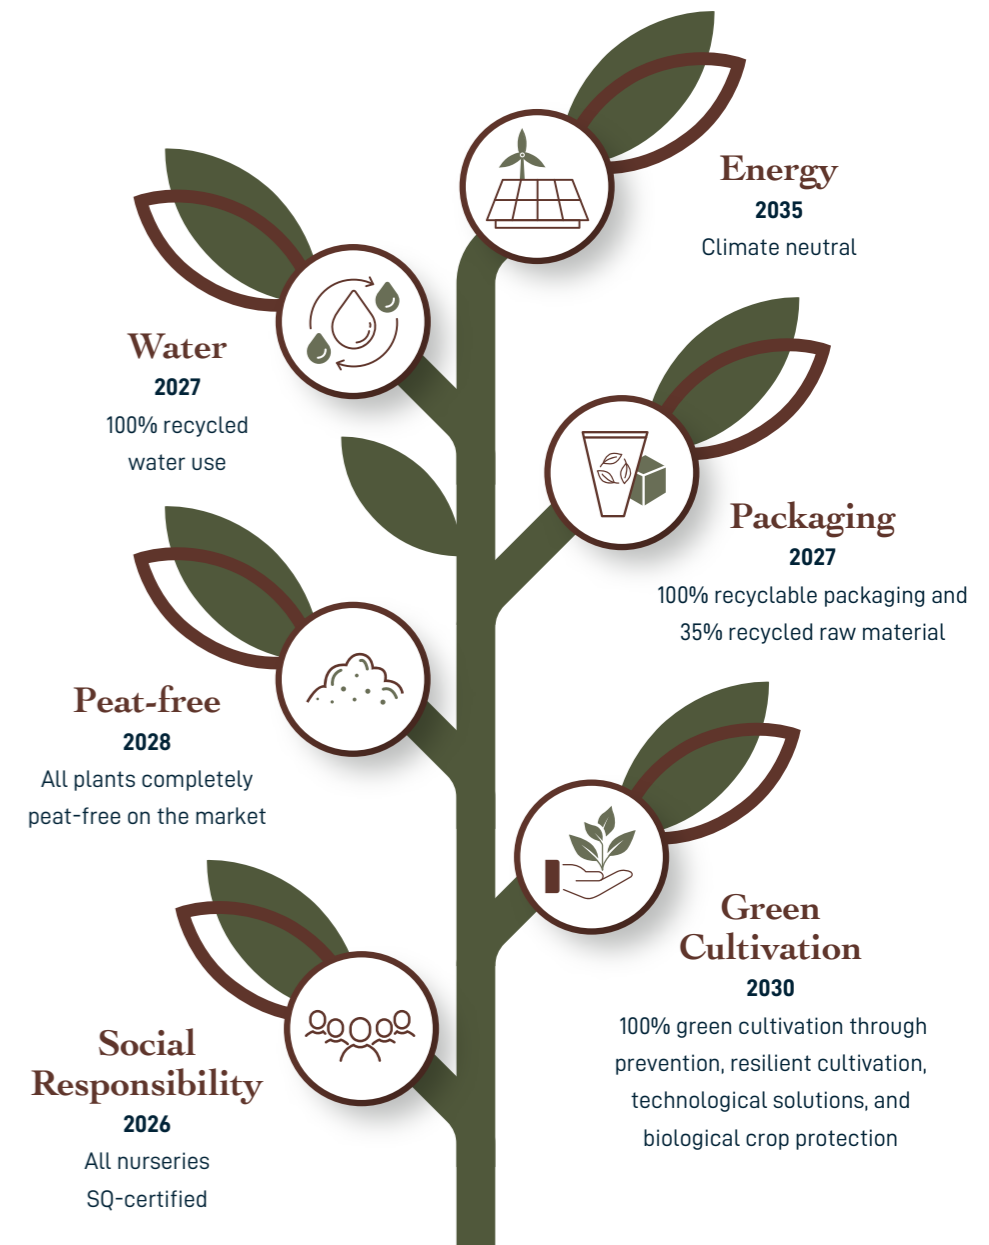

Our growers use their craftsmanship every day to produce high-quality plants. They know their products like the back of their hand and always set the bar a little higher. Each in their own way, but with a shared vision and drive. By exchanging knowledge and experiences, they bring out the best in each other. That's what we call 'growing together'.

## Van der Voort / Concorde Plants

*Spathiphyllum, Azalea*

Welcome to the world of Spathiphyllum and Azalea. In our nurseries in Honselersdijk, we work every day to produce top-quality plants in a wide variety of pot sizes. Our colleagues, advanced automation and the use of data make this possible. Together, we have one goal: to let consumers enjoy our plants for as long as possible!

# Growing Together

Making people happy and joyful with the most beautiful flowering plants. That is our goal. Our aim? The right plant, in the right place, at the right time, in the right presentation. We do this based on solid data. That's why we continually invest in knowledge and data about the market, customers, and consumers. Just as we invest in transparency regarding the sustainable cultivation methods of our growers. Together with our growers and customers, we aim not only for maximum value creation in the supply chain and on the shelf but also to bring nature closer to people.

# Sustainability

Sustainable products, sustainable production and sustainable relationships. This is the driving force behind Riza and our growers. Intrinsically motivated, we continuously work on reducing our ecological footprint. What this requires from all of us? Collaboration, innovation and transparency. Throughout the entire chain. So that we can pass on a healthy world to future generations.