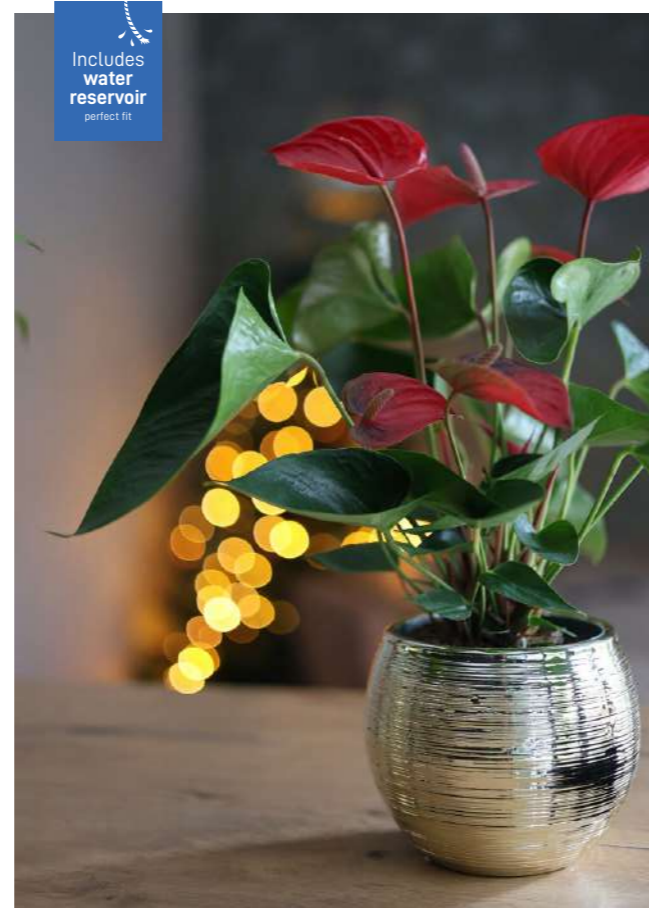

## Dublin ← ↑

*High-quality ceramic with a beautiful embossed print, offering a luxurious and sophisticated look.*

Potsize(s): Ø 10CM Ø 13CM

Color(s):

## → Naomi

High-quality ceramic, making them a perfect choice for any occasion.

Potsize(s): Ø 12CM

Color(s): 