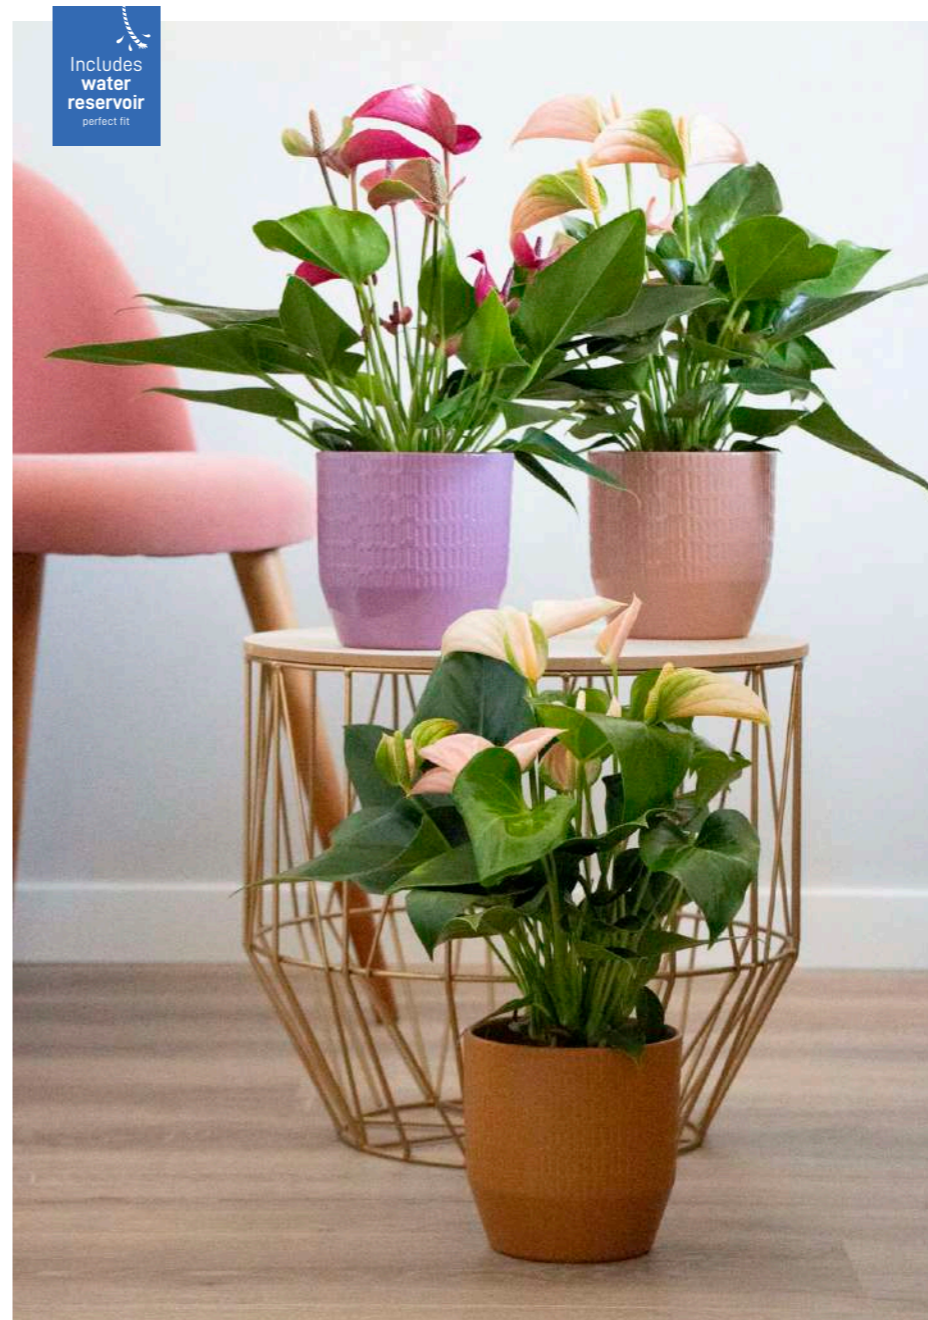

Another colour,
potsize or model?
The options are
endless.

Please contact us

Tirzana ←

Trendy three-color mix featuring glossy and matte finishes for a modern touch!

Potsize(s): Ø 13CM

Color(s):