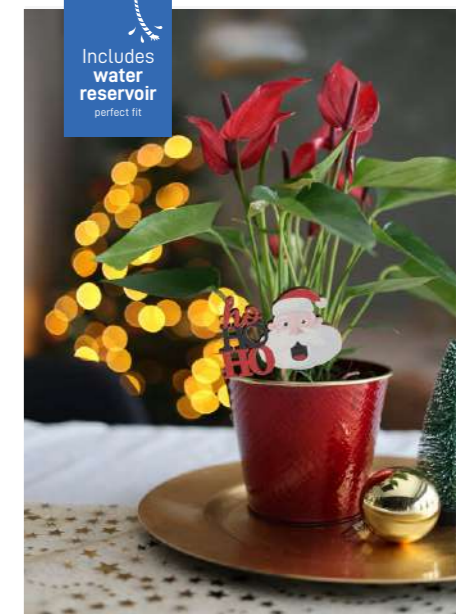

Ventura ↑ ←

Crafted from timeless zinc, these lightweight, waterproof pots resist corrosion, making them perfect for any setting! Available in different patterns.

Potsize(s): Ø 9CM Ø 12CM Ø 17CM

Color(s):