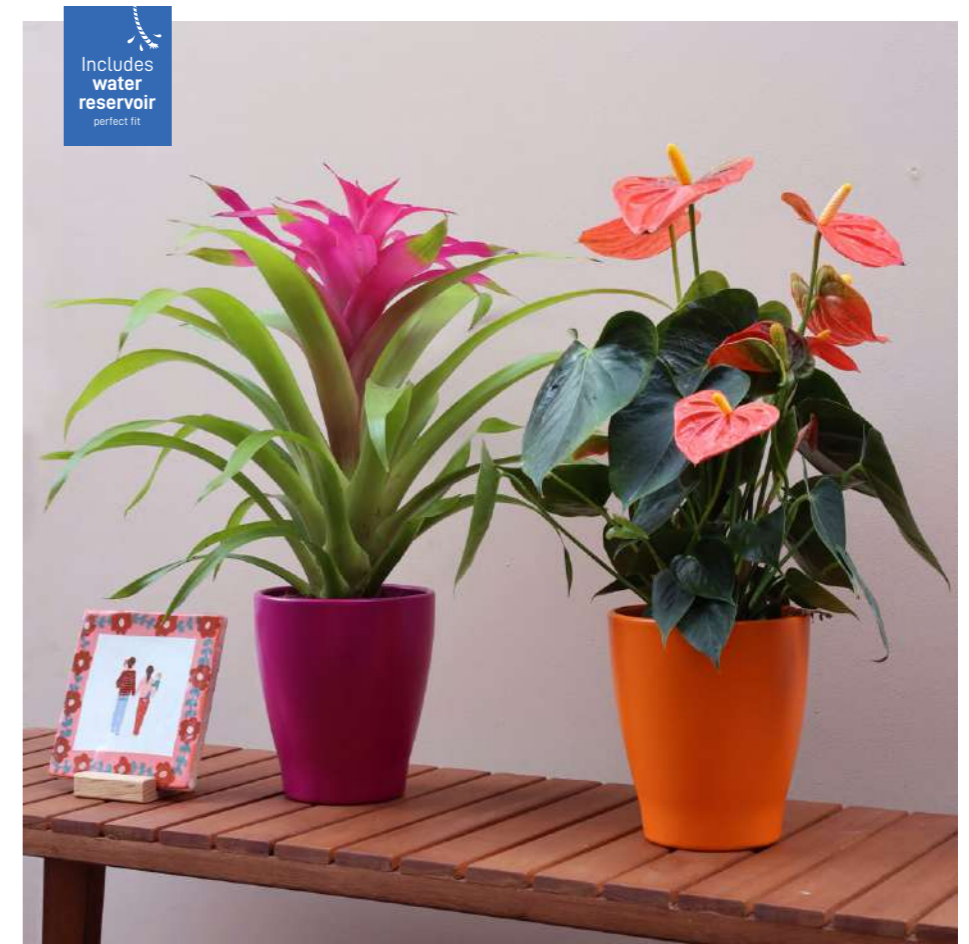

Carolina → IN STOCK

Vase-shaped ceramic beautifully complements ton-sur-ton styles!

Potsize(s): Ø 13CM

Color(s):

Includes water reservoir perfect fit

Cancun ↑ →

Available in cheerful colors, this ceramic is perfectly sized for efficient packaging.

Potsize(s): Ø 10CM

Color(s):