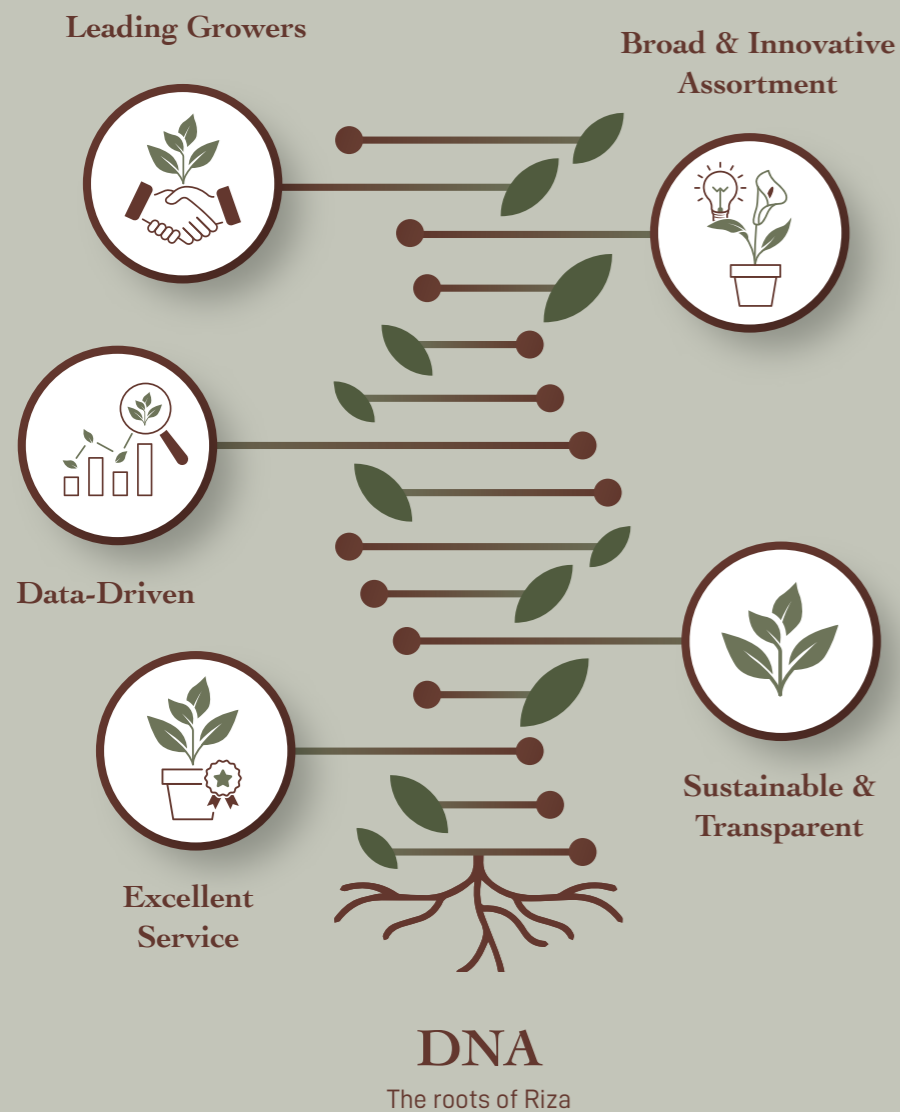

Our growers use their craftsmanship every day to produce high-quality plants. They know their products like the back of their hand and always set the bar a little higher. Each in their own way, but with a shared vision and drive. By exchanging knowledge and experiences, they bring out the best in each other. That's what we call 'growing together'.

Van der Voort / Concorde Plants

Spathiphyllum, Azalea

Welcome to the world of Spathiphyllum and Azalea. In our nurseries in Honselersdijk, we work every day to produce top-quality plants in a wide variety of pot sizes. Our colleagues, advanced automation and the use of data make this possible. Together, we have one goal: to let consumers enjoy our plants for as long as possible!

Growing Together

Making people happy and joyful with the most beautiful flowering plants. That is our goal. Our aim? The right plant, in the right place, at the right time, in the right presentation. We do this based on solid data. That's why we continually invest in knowledge and data about the market, customers, and consumers. Just as we invest in transparency regarding the sustainable cultivation methods of our growers. Together with our growers and customers, we aim not only for maximum value creation in the supply chain and on the shelf but also to bring nature closer to people.

Sustainability

Sustainable products, sustainable production and sustainable relationships. This is the driving force behind Riza and our growers. Intrinsically motivated, we continuously work on reducing our ecological footprint. What this require from all of us? Collaboration, innovation and transparency. Throughout the entire chain. So that we can pass on a healthy world to future generations.