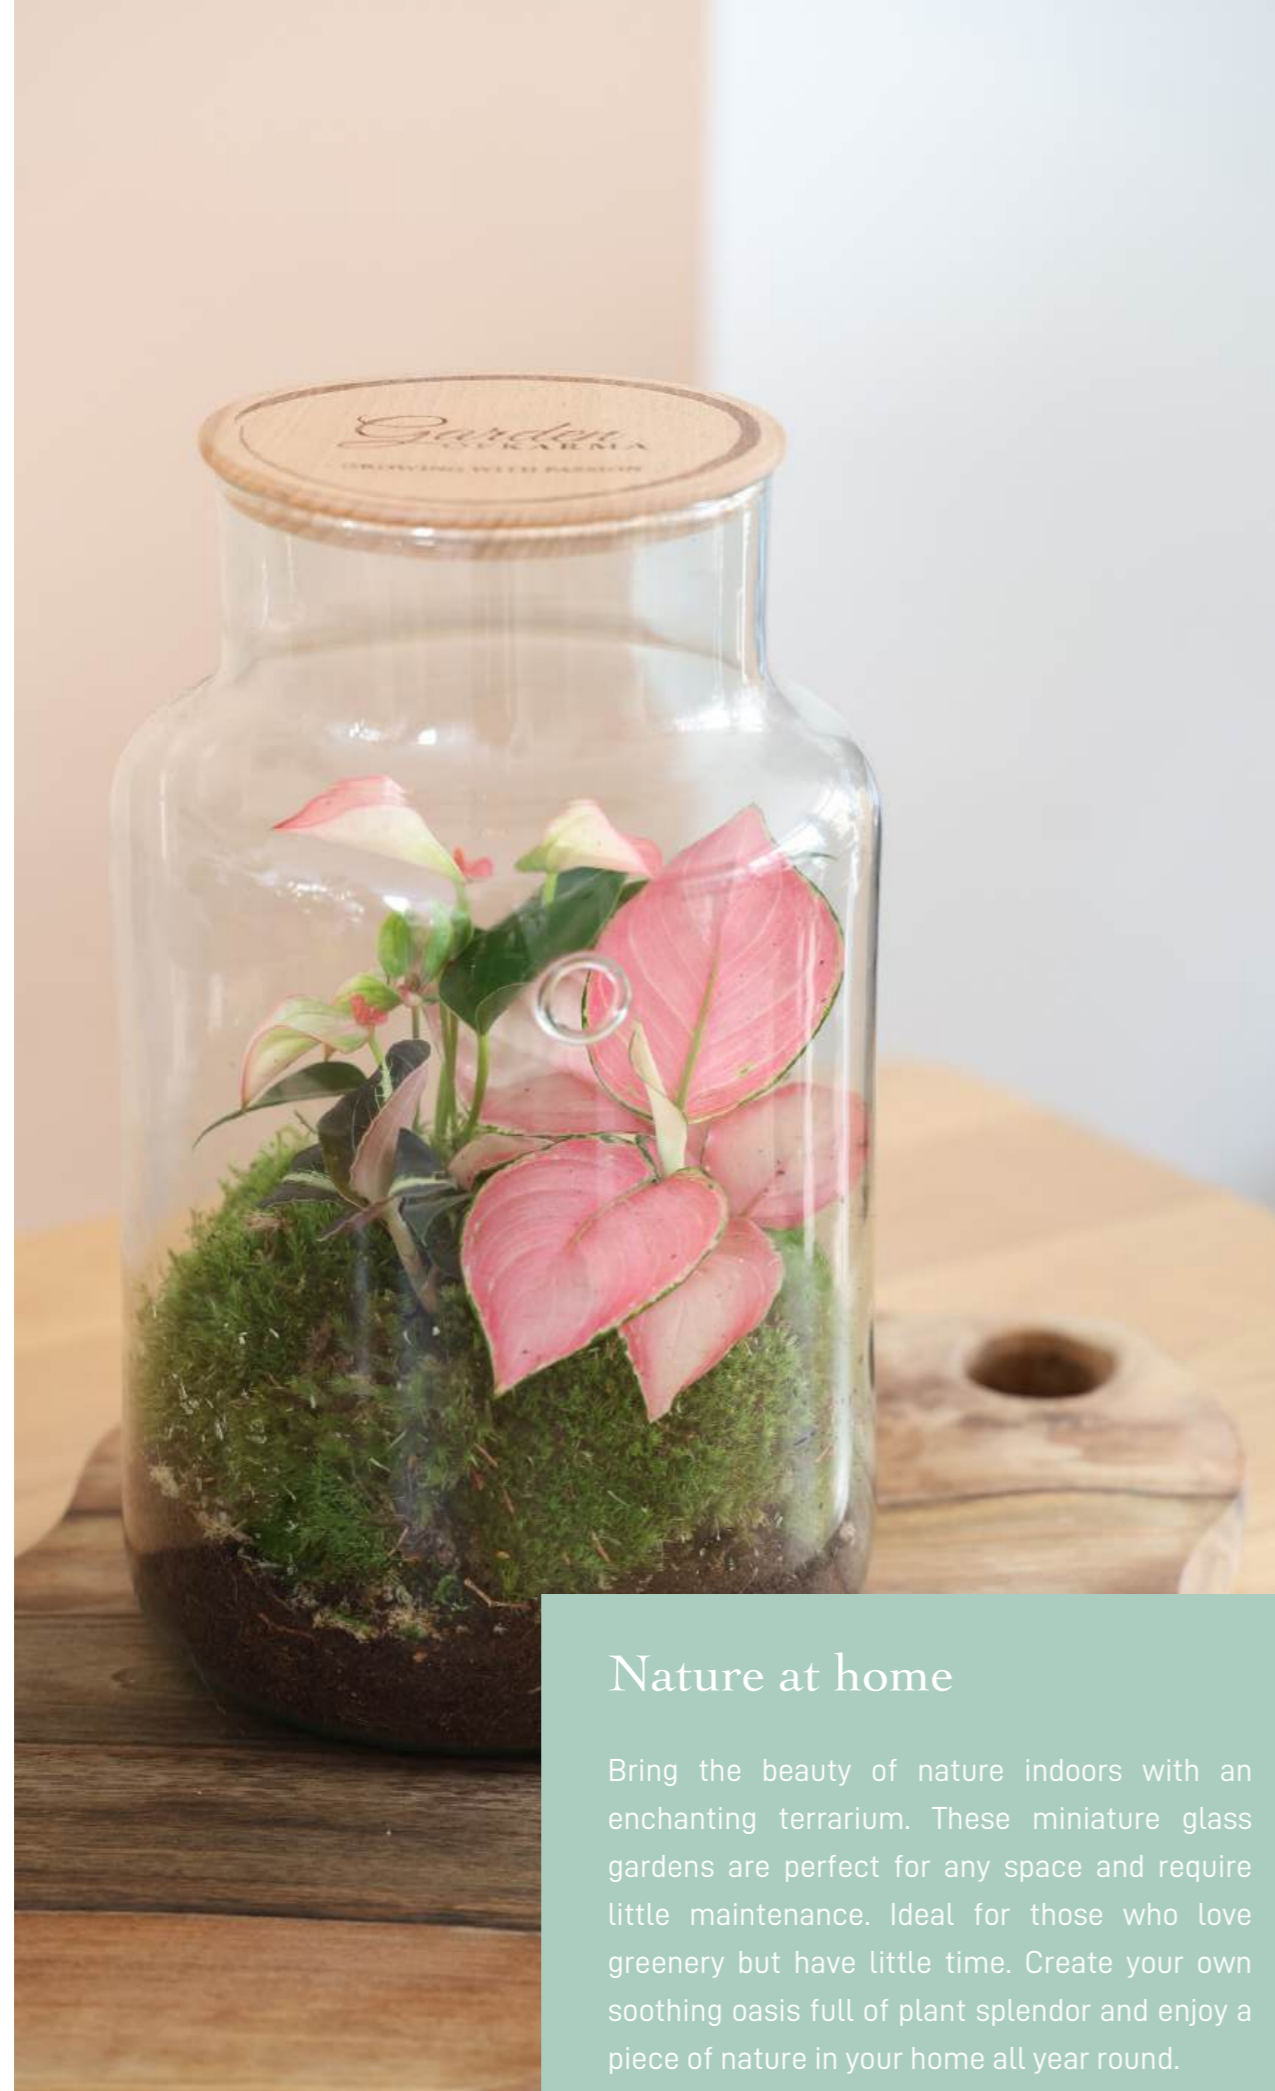

Originals |

Azalea
Width 17,5 cm | Pot size ø 9 cm

Azalea
Width 20 cm | Pot size ø 12 cm

Azalea Aiko Royal
Width 20 cm | Pot size ø 12 cm

Azalea
Width 25 cm | Pot size ø 13 cm

Azalea
Width 32,5 cm | Pot size ø 14 cm

Azalea
Width 45 cm | Pot size ø 17 cm

Cloud |

Cloud
Width 20 cm | Pot size ø 12 cm

Faro |

Faro
Width 35 cm | Pot size ø 17 cm

These green heroes strengthen our total range of flowering plants. These greens can easily be mixed with our Anthuriums, Bromeliads, Orchids and Spathiphyllum.

Philodendron | **PEAT FREE**

Whitestripe
Height 35-45 cm | Pot size ø 12 cm

Nature at home

Bring the beauty of nature indoors with an enchanting terrarium. These miniature glass gardens are perfect for any space and require little maintenance. Ideal for those who love greenery but have little time. Create your own soothing oasis full of plant splendor and enjoy a piece of nature in your home all year round.