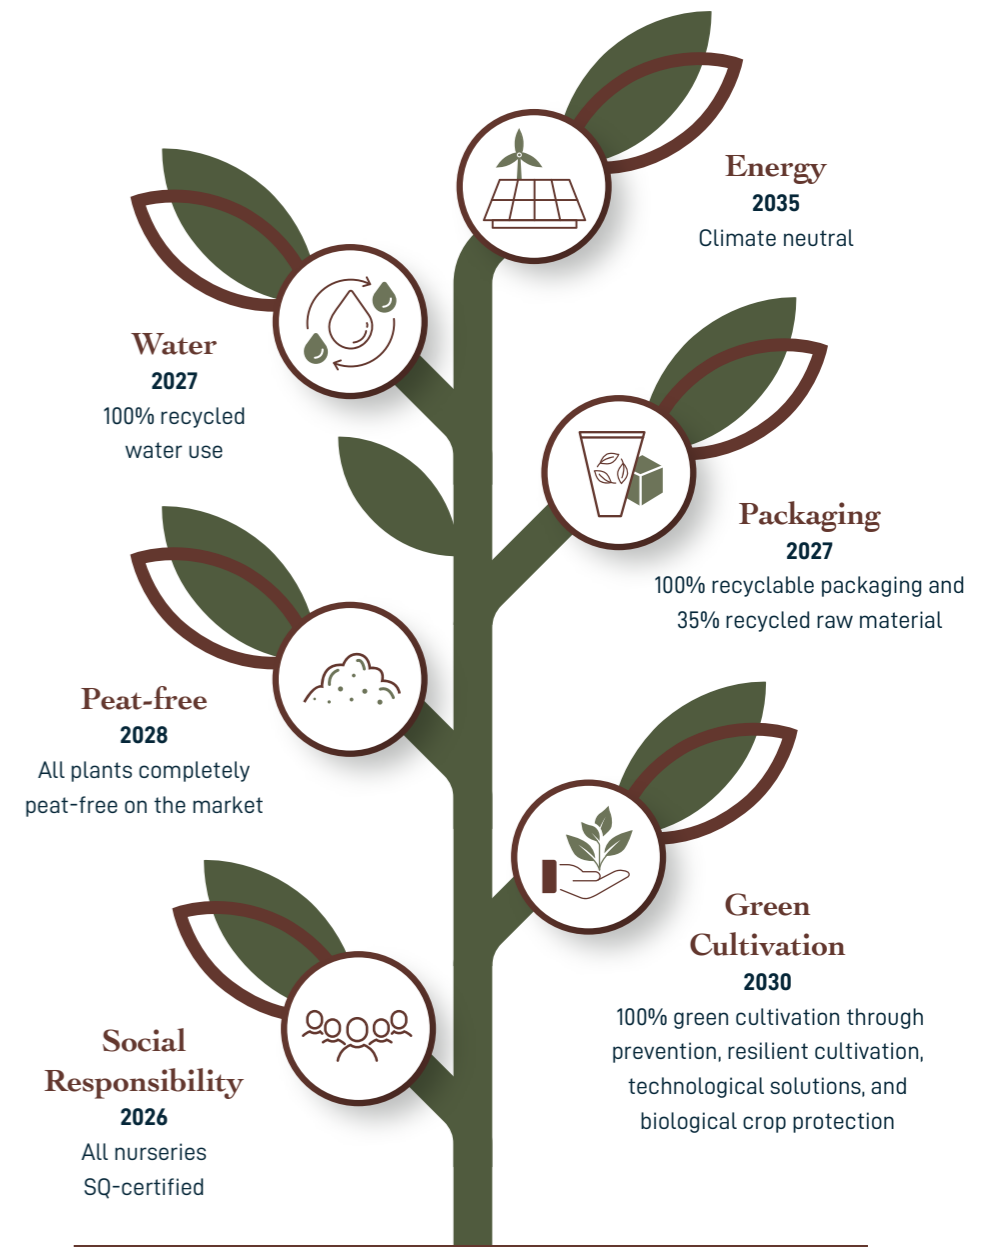

Our growers use their craftsmanship every day to produce high-quality plants. They know their products like the back of their hand and always set the bar a little higher. Each in their own way, but with a shared vision and drive. By exchanging knowledge and experiences, they bring out the best in each other. That's what we call 'growing together'.

Van der Voort / Concorde Plants

Spathiphyllum, Azalea

Welcome to the world of Spathiphyllum and Azalea. In our nurseries in Honselersdijk, we work every day to produce top-quality plants in a wide variety of pot sizes. Our colleagues, advanced automation and the use of data make this possible. Together, we have one goal: to let consumers enjoy our plants for as long as possible!

Growing Together

Making people happy and joyful with the most beautiful flowering plants. That is our goal. Our aim? The right plant, in the right place, at the right time, in the right presentation. We do this based on solid data. That's why we continually invest in knowledge and data about the market, customers, and consumers. Just as we invest in transparency regarding the sustainable cultivation methods of our growers. Together with our growers and customers, we aim not only for maximum value creation in the supply chain and on the shelf but also to bring nature closer to people.

Sustainability

Sustainable products, sustainable production and sustainable relationships. This is the driving force behind Riza and our growers. Intrinsically motivated, we continuously work on reducing our ecological footprint. What this require from all of us? Collaboration, innovation and transparency. Throughout the entire chain. So that we can pass on a healthy world to future generations.