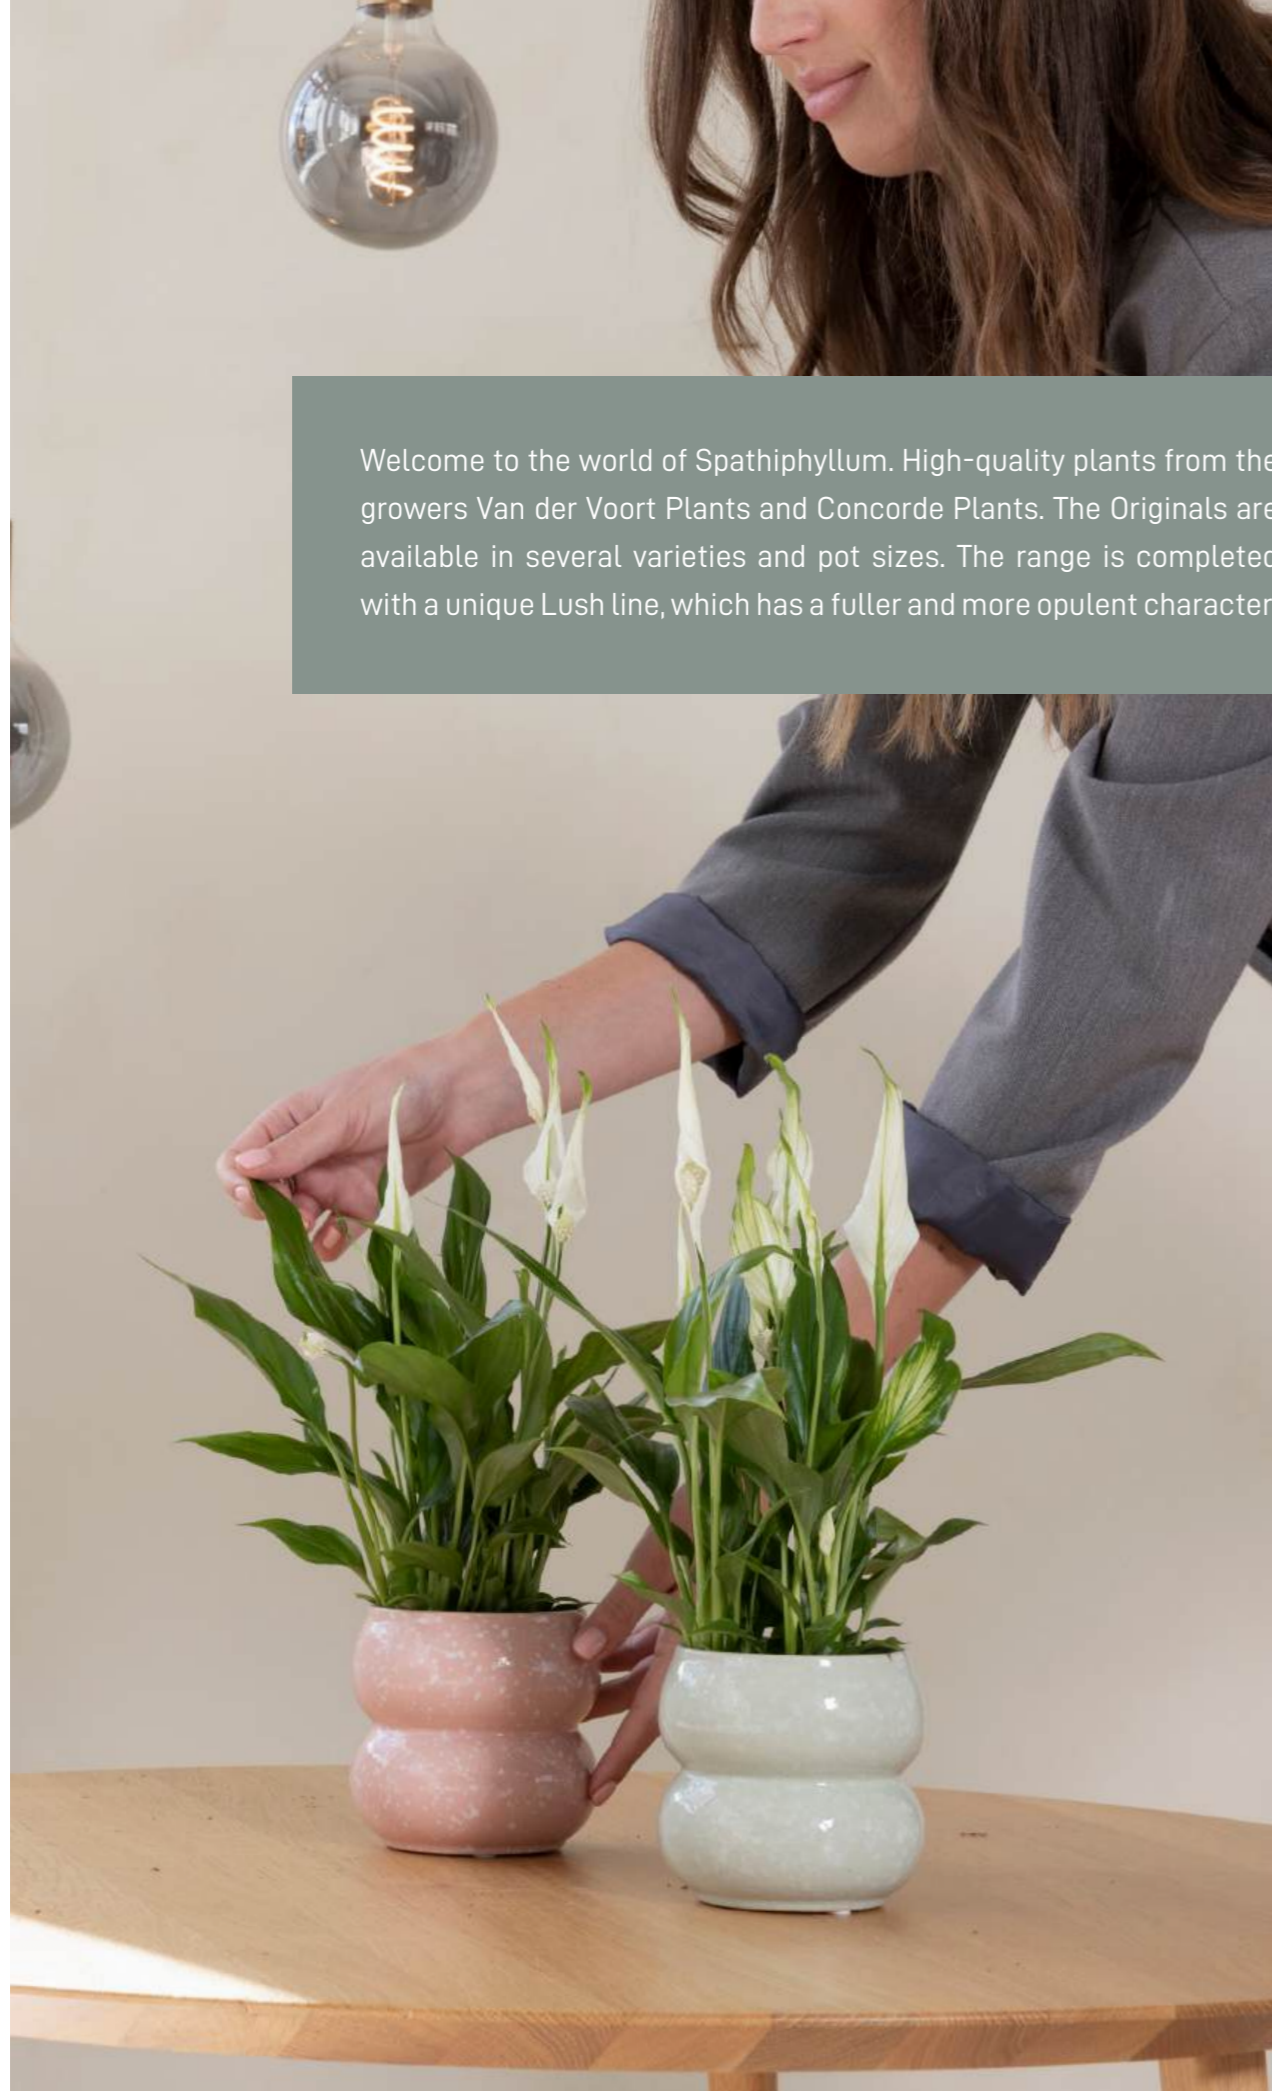

| Spathiphyllum

Welcome to the world of Spathiphyllum. High-quality plants from the growers Van der Voort Plants and Concorde Plants. The Originals are available in several varieties and pot sizes. The range is completed with a unique Lush line, which has a fuller and more opulent character.